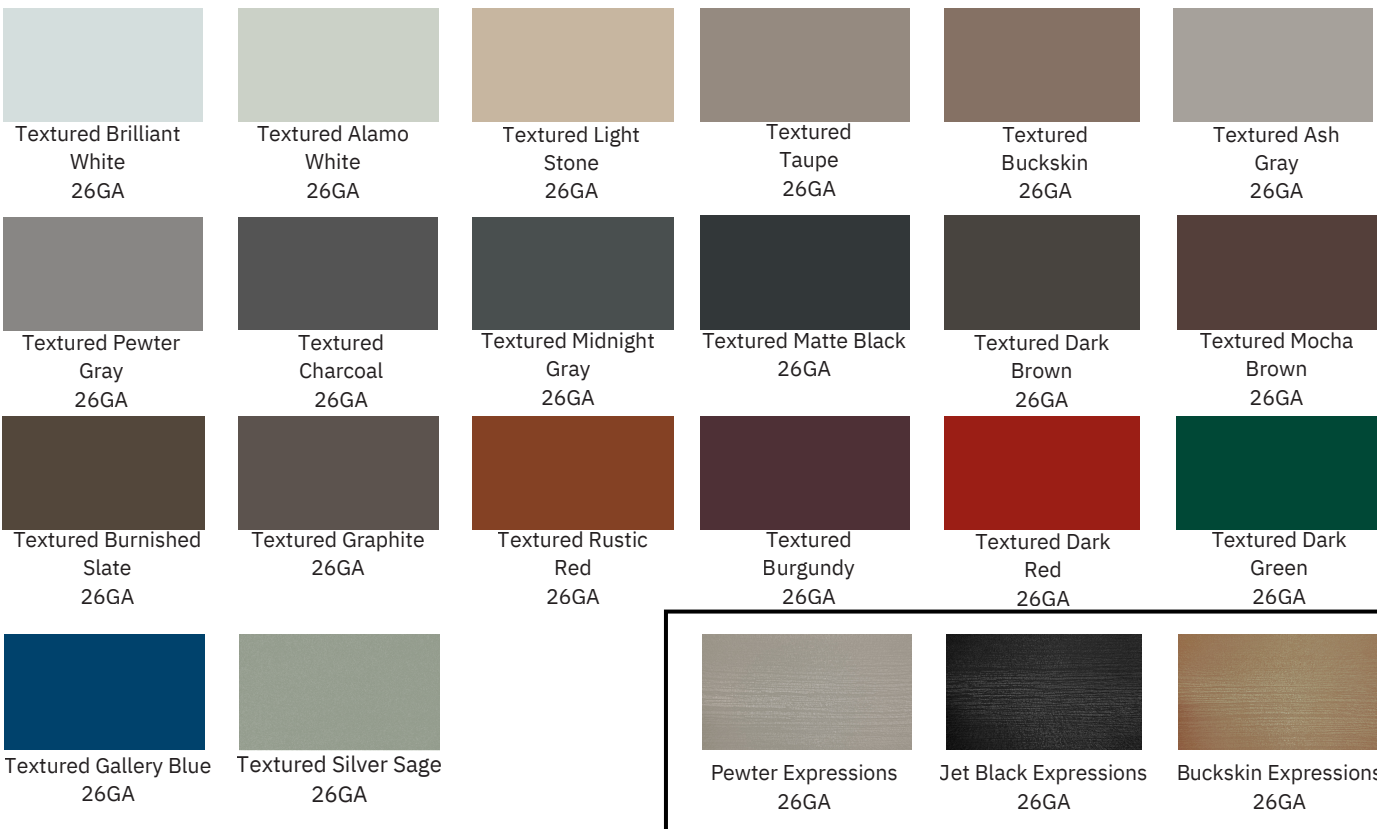

METAL D5 SIDING

OFFERED IN THIS PANEL: DOUBLE 5

- LIFETIME TRANSFERABLE COATING WARRANTY
- HORIZONTAL SIDING PANEL
- 12'2" LENGTHS
- 3/4 INCH PROFILE
- FULLY CONCEALED FASTENER SYSTEM
- AVAILABLE IN 40+ COLORS
- SIMPLISTIC INSTALLATION

REVISED 08/18/2025

COLORS SHOWN MAY VARY FROM ACTUAL PAINT, TEXTURED COLORS MAY VARY BETWEEN ORDERS.