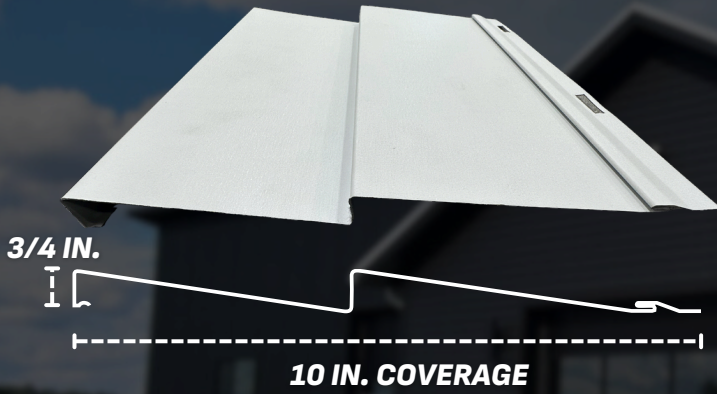

METAL D5 SIDING

OFFERED IN THIS PANEL: DOUBLE 5

- LIFETIME TRANSFERABLE COATING WARRANTY
- HORIZONTAL SIDING PANEL
- 12'2" LENGTHS
- 3/4 INCH PROFILE
- FULLY CONCEALED FASTENER SYSTEM
- AVAILABLE IN 40+ COLORS
- SIMPLISTIC INSTALLATION

<p>OUTSIDE CORNER</p> <p>PAINTED SIDE</p> <p>STC(LN)(CLR) LN=10,12,14,16,18,20</p>	<p>INSIDE CORNER</p> <p>PAINTED SIDE</p> <p>STIC(LN)(CLR) LN=10,12,14,16,18,20</p>	<p>DOOR POST</p> <p>PAINTED SIDE</p> <p>STDP(CLR)</p>	<p>J Channel</p> <p>PAINTED SIDE</p> <p>J(CLR)</p>
<p>Double Angle</p> <p>PAINTED SIDE</p> <p>DA(CLR)</p>	<p>Drip Flashing</p> <p>PAINTED SIDE</p> <p>DF(CLR)</p>	<p>RAT GUARD</p> <p>PAINTED SIDE</p> <p>RG(CLR)</p>	<p>3-1/2" Splice Trim</p> <p>PAINTED SIDE</p> <p>STS3.5(CLR) JC(CLR)x2</p>
<p>Band Board 3-1/2"</p> <p>PAINTED SIDE</p> <p>STBB3(CLR)</p>	<p>Band Board 5-1/2"</p> <p>PAINTED SIDE</p> <p>26STS(CLR) STBB5(CLR)</p>	<p>STARTER STRIP</p> <p>PAINTED SIDE</p> <p>STSS(CLR)</p>	<p>WINDOW TRIM (TWO PIECE)</p> <p>PAINTED SIDE</p> <p>WINDOW TRIM CAP</p> <p>WINDOW TRIM STARTER</p> <p>STWTC(CLR) STWTS(CLR)</p>