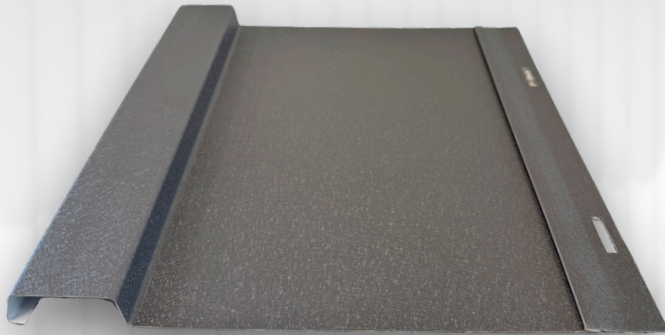

Textured Midnight Gray
26GA

Textured Matte Black
26GA

Textured Dark Brown
26GA

Textured Mocha Brown
26GA

Textured Burnished Slate
26GA

Textured Graphite
26GA

Textured Dark Red
26GA

Textured Burgundy
26GA

Textured Rustic Red
26GA

Textured Dark Green
26GA

Textured Gallery Blue
26GA

Textured Silver Sage
26GA

Western Rust
26GA

Warm Wood
26GA

Light Wood
26GA

White Wood
26GA

Aged Wood
26GA

Redwood
26GA

PANEL DETAILS

- Lifetime Transferable Coating Warranty
- Custom Lengths Per Order.
- 10" Panel Coverage.
- 8" Flat-2" Batten
- Rib Height: 3/4"
- Quick, Easy Installation.
- Concealed Fastener.
- Must install on solid substrate.