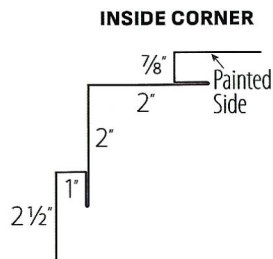

METAL BATTEN

STEEL SIDING

METAL EXTERIORS

ROOF AND WALL SYSTEMS

419-896-2200

www.metalexteriors.com