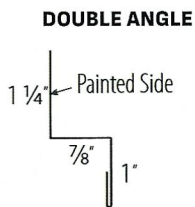

METAL BATTEN

STEEL SIDING

METAL EXTERIORS

ROOF AND WALL SYSTEMS

419-896-2200

www.metalexteriors.com