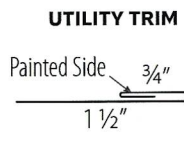

METAL BATTEN

STEEL SIDING

METAL EXTERIORS

ROOF AND WALL SYSTEMS

419-896-2200

www.metalexteriors.com