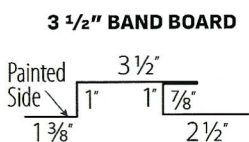

METAL BATTEN

STEEL SIDING

METAL EXTERIORS

ROOF AND WALL SYSTEMS

419-896-2200

www.metalexteriors.com