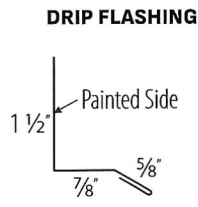

METAL BATTEN

STEEL SIDING

METAL EXTERIORS

ROOF AND WALL SYSTEMS

419-896-2200

www.metalexteriors.com