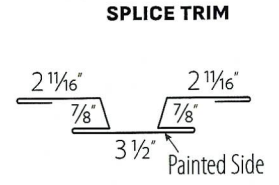

METAL BATTEN

STEEL SIDING

METAL EXTERIORS

ROOF AND WALL SYSTEMS

419-896-2200

www.metalexteriors.com