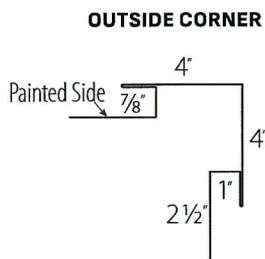

METAL BATTEN

STEEL SIDING

METAL EXTERIORS

ROOF AND WALL SYSTEMS

419-896-2200

www.metalexteriors.com