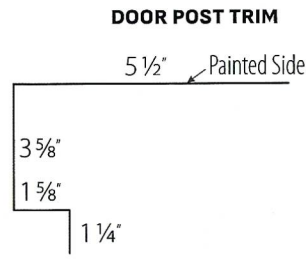

METAL BATTEN

STEEL SIDING

METAL EXTERIORS

ROOF AND WALL SYSTEMS

419-896-2200

www.metalexteriors.com