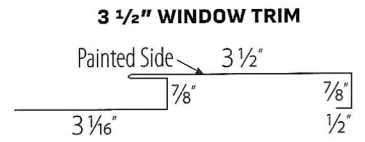

METAL BATTEN

STEEL SIDING

METAL EXTERIORS

ROOF AND WALL SYSTEMS

419-896-2200

www.metalexteriors.com