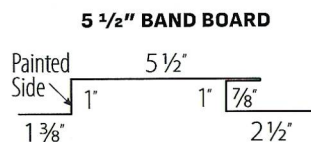

METAL BATTEN

STEEL SIDING

METAL EXTERIORS

ROOF AND WALL SYSTEMS

419-896-2200

www.metalexteriors.com