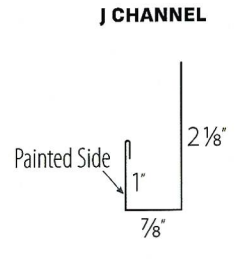

METAL BATTEN

STEEL SIDING

METAL EXTERIORS

ROOF AND WALL SYSTEMS

419-896-2200

www.metalexteriors.com