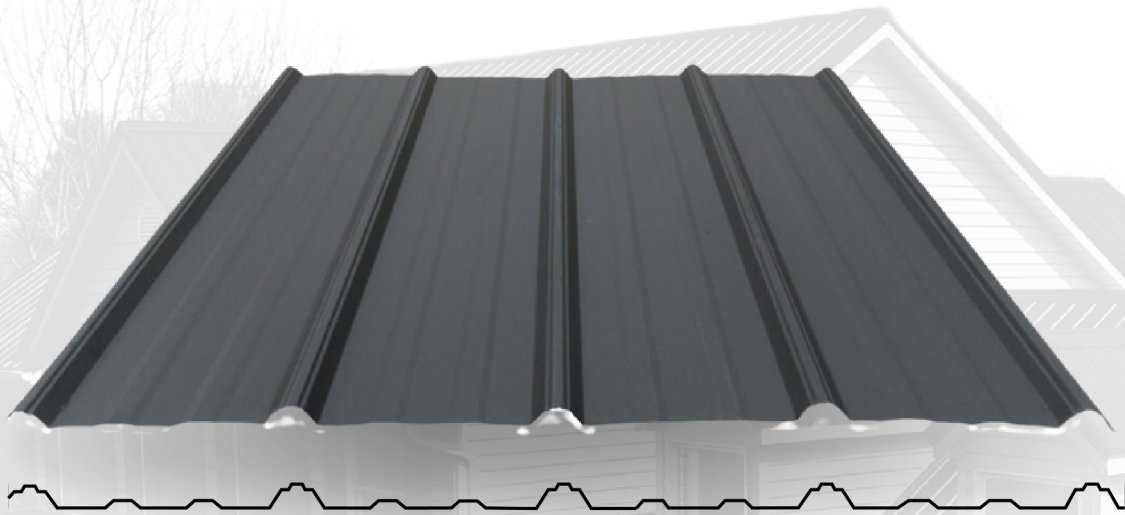

METAL  EXTERIORS

PARALLEL RIB

ROOF & WALL SYSTEM

36" PANEL COVERAGE,
9" RIB SPACING

50 YEAR FASTENER
WARRANTY AVAILABLE

SLEEK PROFILE WITH RIB
HEIGHT: 3/4"

AVAILABLE IN 26 AND
29 GAUGE STEEL

40-YEAR PAINT WARRANTY

POWERFUL
RIBBED PROFILE

TOTAL EXTERIOR
SIDING OR ROOFING

MAX FINISHES
INCLUDES ALL COLORS

MAXIMIZE YOUR VALUE

A CLASSIC WITH STAYING POWER

A great number of buildings continue to be built with the agricultural style panel of Parallel Rib. And with warranties on both the panel and screws that fasten them down, many of the fears of yesteryear have been put to rest.

It'll reduce repairs, take strenuous weather and still look good for a long time. This durable panel will reliably clad your building from foundation to rooftop for decades to come with best in class value.