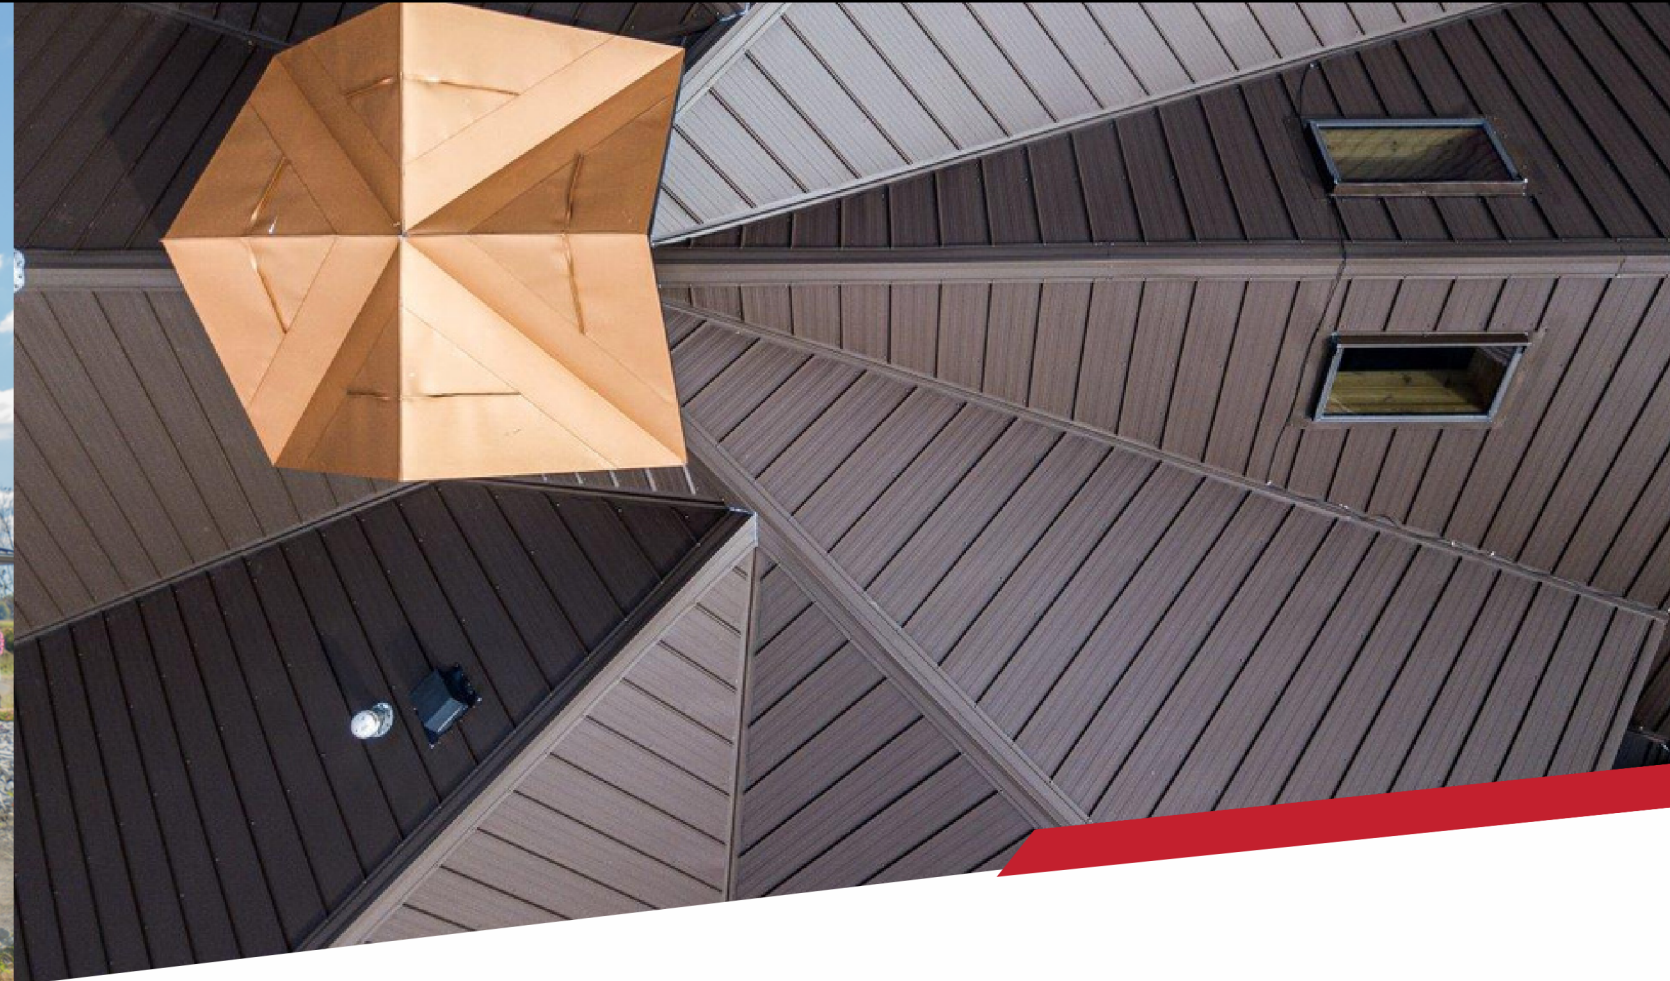

M IX. MATCH. MAXIMIZE.

COLORS HAVE VARIATION FROM HERE TO THE REAL WORLD. PLEASE ORDER A SAMPLE AND PHYSICALLY REVIEW YOUR CHOICE TO ENSURE SATISFACTION.

METAL  EXTERIORS

— SIGNATURE SERIES —

ELITE RIB

ROOF & WALL SYSTEM

DESIGNED FOR DISTINCTION

ELITE RIB ROOF / WALL SYSTEM

Introducing Metal Exteriors' Elite Rib Panel – the premium choice for residential roofs and sidewalls, offering unmatched style and performance at an affordable price! This panel boasts a unique textured finish that enhances safety during installation and reduces glare. Elevate your home's aesthetic with the Elite Rib Panel from Metal Exteriors – luxury at an affordable price for all your residential needs.

QUALITY-CENTRIC SPECIFICATIONS

 **36" PANEL COVERAGE, 12" RIB SPACING**

 **40-YEAR PAINT WARRANTY**

 **SLEEK PROFILE WITH 3/4" RIB HEIGHT**

 **50 YEAR FASTENER WARRANTY WITH UPGRADE**

 **AVAILABLE IN 26 AND 29 GAUGE STEEL**