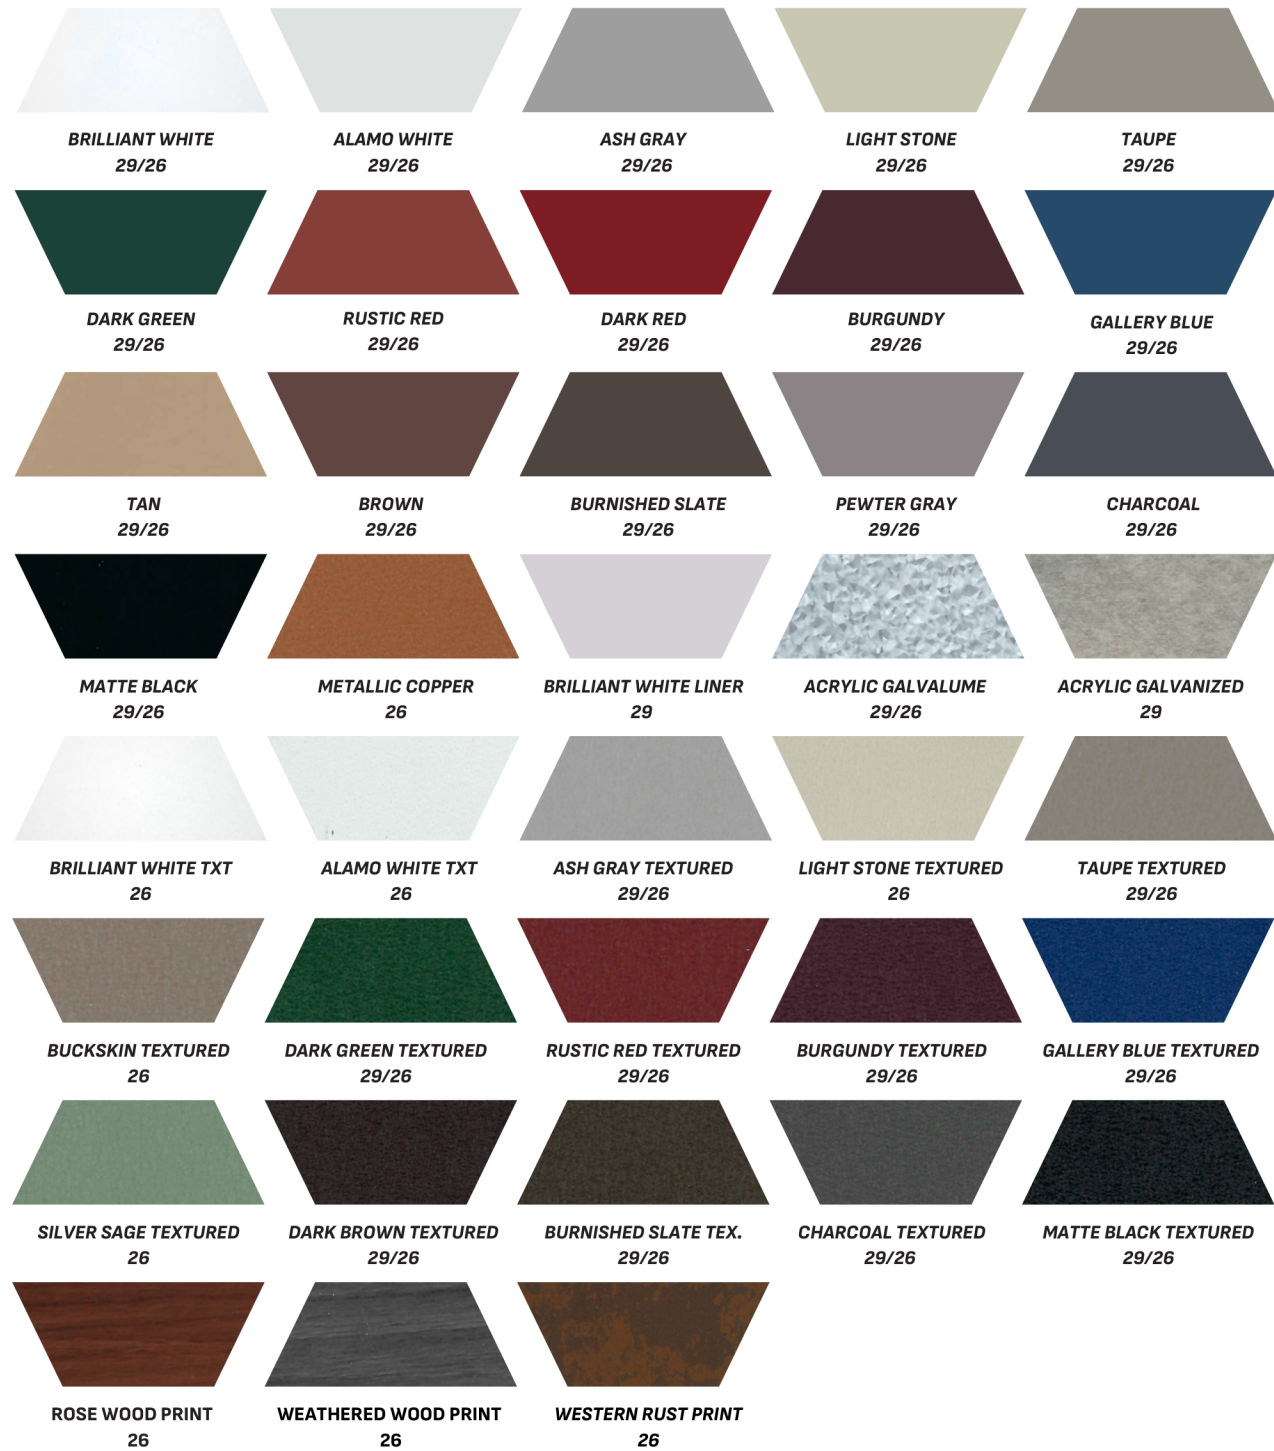

M IX. MATCH. MAXIMIZE.

COLORS HAVE VARIATION FROM HERE TO THE REAL WORLD. PLEASE ORDER A SAMPLE AND PHYSICALLY REVIEW YOUR CHOICE TO ENSURE SATISFACTION.

METAL  EXTERIORS

— SIGNATURE SERIES —

ELITE RIB

ROOF & WALL SYSTEM

DESIGNED FOR DISTINCTION

ELITE RIB ROOF / WALL SYSTEM

Introducing Metal Exteriors' Elite Rib Panel – the premium choice for residential roofs and sidewalls, offering unmatched style and performance at an affordable price! This panel boasts a unique textured finish that enhances safety during installation and reduces glare. Elevate your home's aesthetic with the Elite Rib Panel from Metal Exteriors – luxury at an affordable price for all your residential needs.