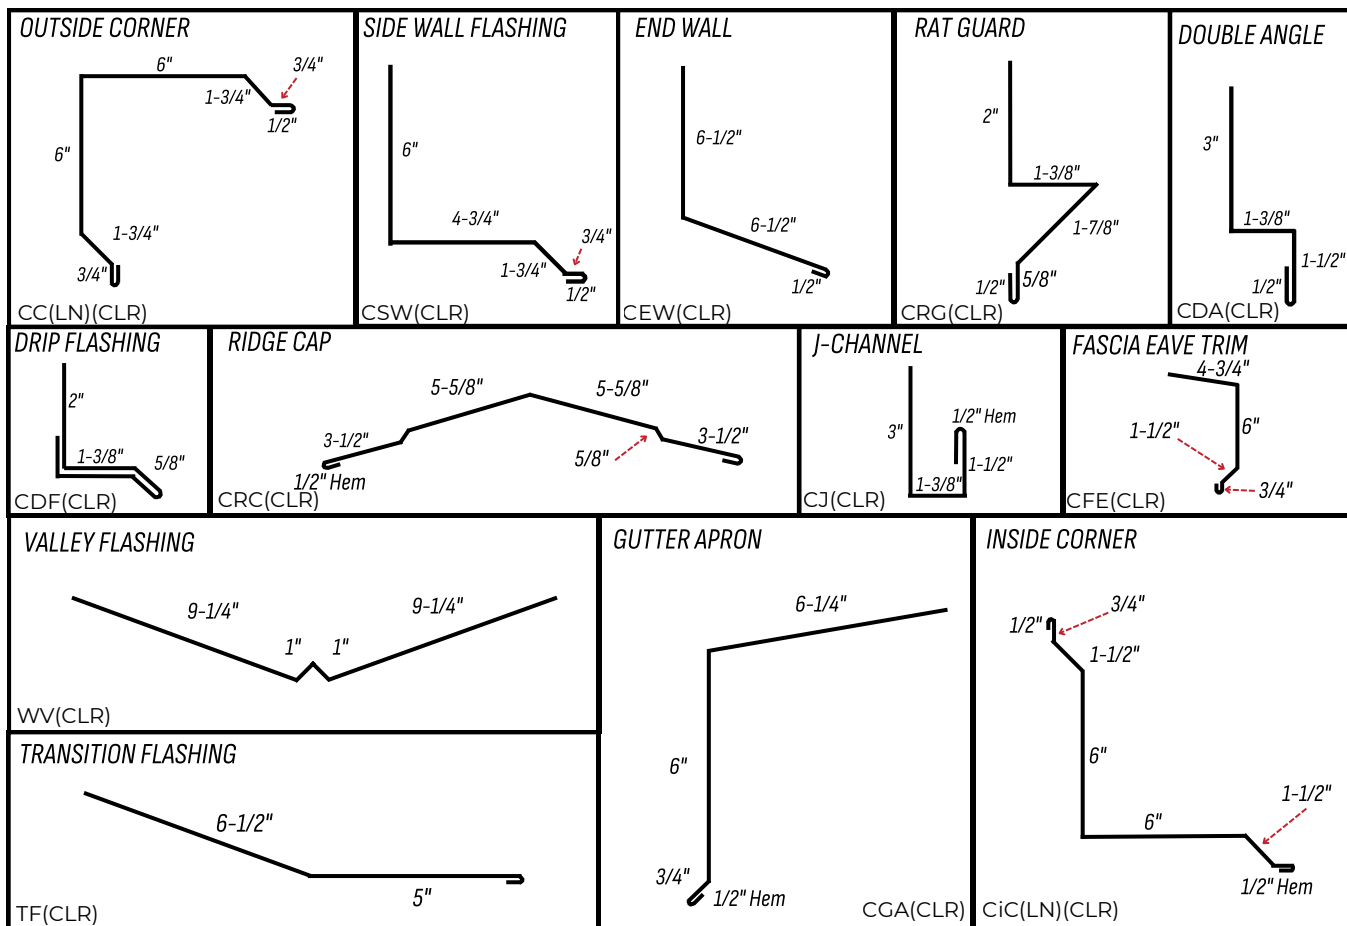

PRODUCT DETAILS FOR PBR PANEL

- LIFETIME TRANSFERABLE COATING WARRANTY
- CUSTOM LENGTHS PER ORDER.
- 36" PANEL COVERAGE.
- RIB SPACING: 12"
- RIB HEIGHT: 1-1/4"
- QUICK, EASY INSTALLATION
- RECOMMENDED GIRT/PURLIN SPACING 2-4 FEET