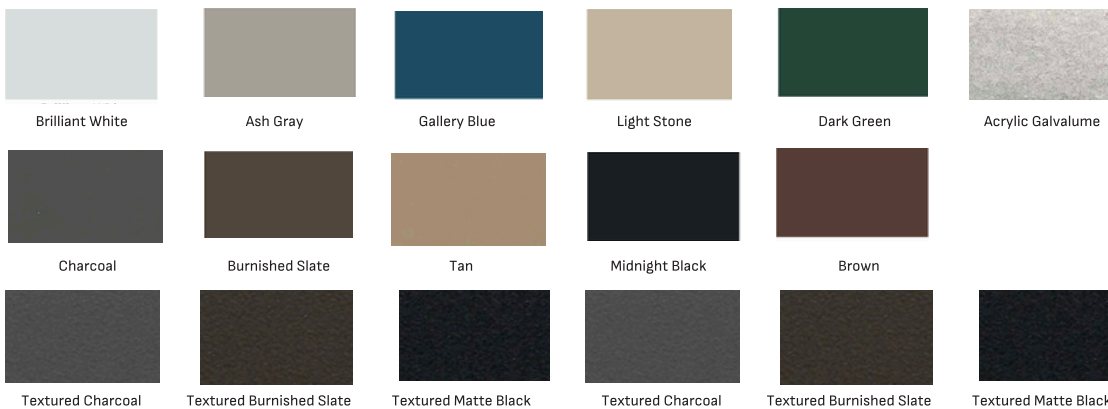

RICH COLOR OPTIONS

HEAVY DUTY. BIG VALUE.

The PBR Panel's heavy-duty properties make it a favorite for commercial and agricultural settings. This exposed-fastener panel serves as both a roofing and siding panel. For further options, a reversed profile of PBR is available. This robust rib design ensures strength to handle the elements and deliver exceptional performance and value across a whole exterior.

PBR COLORS

COLORS VARY FROM HERE TO THE REAL WORLD. PLEASE ORDER A SAMPLE AND PHYSICALLY REVIEW YOUR CHOICE TO ENSURE SATISFACTION.